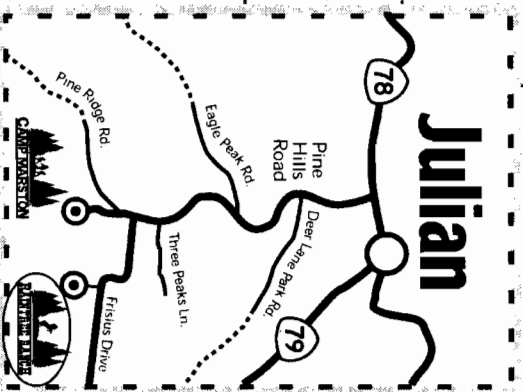

Directions to Camp

From the town of Ramona, travel east on State Highway 78 heading towards Julian.
Turn right on Pine Hills Road (1 mile before Julian, 21 miles after Ramona)
Continue on Pine Hills Road for 2.5 miles - paying attention to the YMCA Camp signs posted at the forks in the road.