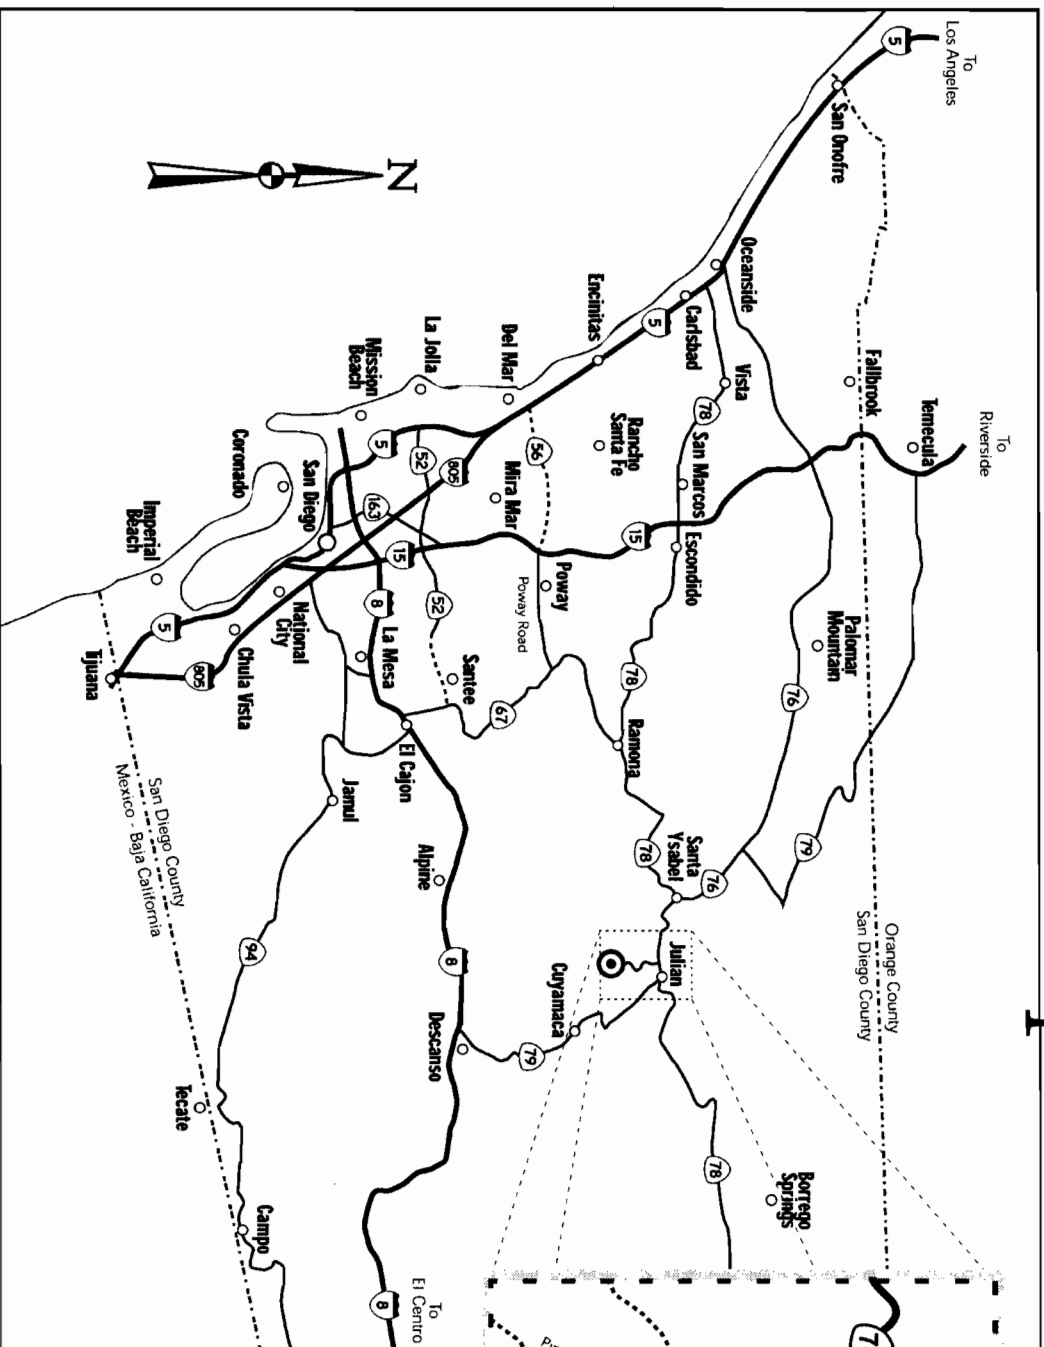

Directions to Camp

From the town of Ramona, travel east on State Highway 78 heading towards Julian.
Turn right on Pine Hills Road (1 mile before Julian, 21 miles after Ramona)
Continue on Pine Hills Road for 2.5 miles - paying attention to the YMCA Camp signs posted at the forks in the road.